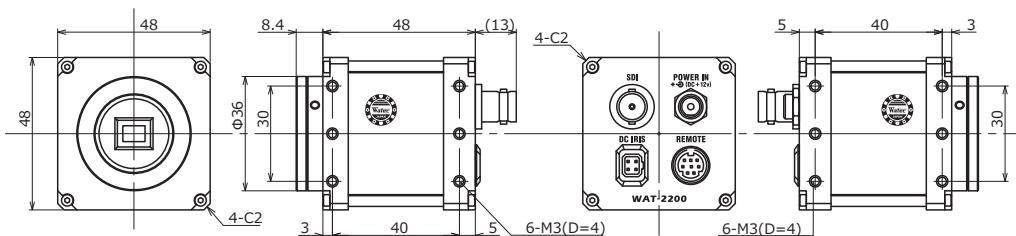

Dimensions

Specifications

Pick-up element	1/2.8 inch CMOS image sensor	
Number of effective pixels	1944(H) × 1224(V)	
Unit cell size	2.8µm(H) × 2.8µm(V)	
Imaging system	RGB+W array mosaic filters on chip	
Synchronizing system	Internal	
Scanning system	Progressive	
Video outputs	3G-SDI (SMPTE424M Compatible, LevelA, YCbCr4:2:2 10bit)	
	HD-SDI (SMPTE292M Compatible, YCbCr4:2:2 10bit)	
Output format	1080/60p, 1080/59.94p, 1080/50p, 1080/60i, 1080/59.94i, 1080/50i, 1080/30p, 1080/29.97p, 1080/25p, 720/60p, 720/59.94p, 720/50p	
Minimum illumination	0.1 lx F1.2 (AGC HIGH=66dB, Shutter=OFF)	
S/N	More than 50dB (AGC OFF=0dB, γ=1.0)	
Function settings	OSD : Remote controller, Communication : RS-232	
AE mode	Fixed	1/60*, 1/100, 1/120, 1/200, 1/500, 1/1000, 1/2000, 1/5000, 1/10000 sec. ※Depends on Output format.
	EI	1/60* - 1/10000 sec. ※Depends on Output format.
White balance	ATW, PWB, MWB, PRESET (3200K, 4300K, 5100K, 6300K)	
AGC	ON	0 - 32dB (LOW), 0 - 42dB (MID), 0 - 66dB (HIGH)
	OFF	—
MGC	0-30dB (2dB step)	
Day/Night	—	
Noise reduction	2DNR OFF/ON Level adjustable	
Wide dynamic range	D-WDR OFF/ON Level adjustable	
Lens iris	DC	
Back light compensation	BLC	
White blemish correction	Up to 1023 pixels	
Sharpness	Level adjustable	
Defog	OFF/ON	
Digital zoom	—	
Privacy mask	16 masks	
Mirror image	OFF, V-FLIP, H-FLIP, HV-FLIP	
Freeze	—	
Motion detection	—	
Neg.image	—	
Interface	BNC (HD-SDI), Power in, Auto iris, miniDIN8P (RC-02, RS-232)	
Power supply	DC+12V±10%	
Power consumption	2.64W (220mA)	
Operating temperature	-10 - +50°C	
Storage temperature	-30 - +70°C	
Operating / Storage humidity	95% RH or less (Without condensation)	
Lens mount	CS mount	
Weight	Approx. 135g	
Accessories	WPDC12-R (DC plug), Hex. wrench, Camera bracket, RC-02 (Remote control)	