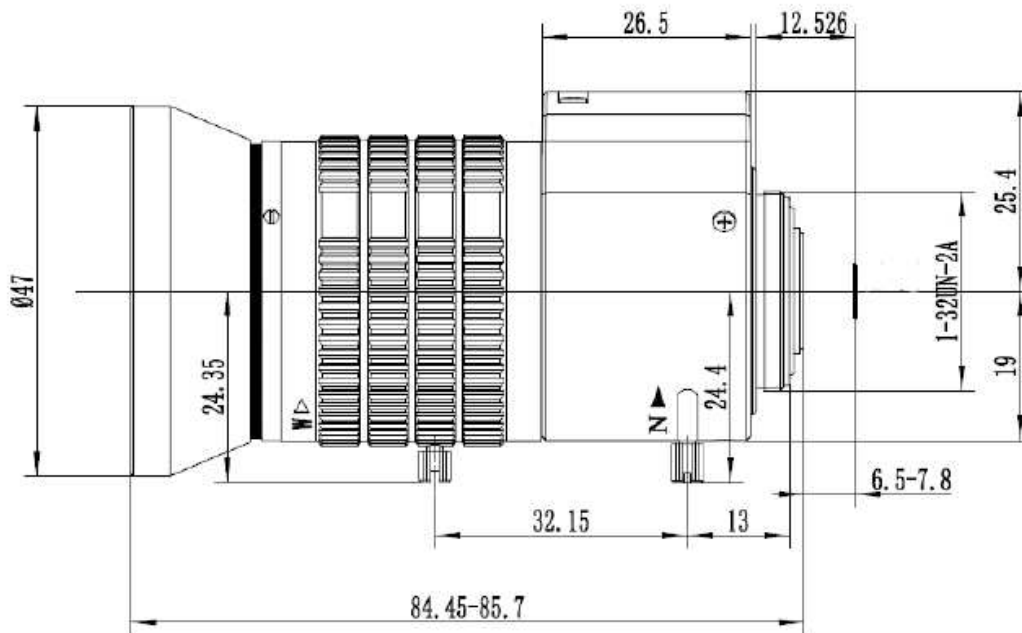

DH-PLZ1140-D

4 MegaPixel 5-50mm Lens

Specifications

Model		DH-PLZ1140-D
Parameter		
Image format		1/2.7"
Focal length		5-50mm
Aperture		F1.6
Field Angle	1/2.7"	W: 70°(D)x50°(H)x37.5°(V)~T: 7°(D)x5.6°(H)x4.2°(V)
	1/3"	W: 52°(D)x41.6°(H)x31.2°(V)~T: 6.4°(D)x5.1°(H)x3.8°(V)
M.O.D.		1m
TV Distortion		< -15.1%
IR Correction		Yes
Lens Control	Focus	Manual
	Zoom	Manual
	Iris	DC-Iris
Mount		CS
Dimension		Ø47x85.9mm
Weight		195g
Operating temperature		-30℃ ~ +70℃

DH-PLZ1140-D

Dimensions (mm)

Dahua Technology Co., Ltd.

1199 BinAn Road, Binjiang District, Hangzhou, China

Tel: +86-571-87688883

Fax: +86-571-87688815

Email: overseas@dahuatech.com

www.dahuasecurity.com